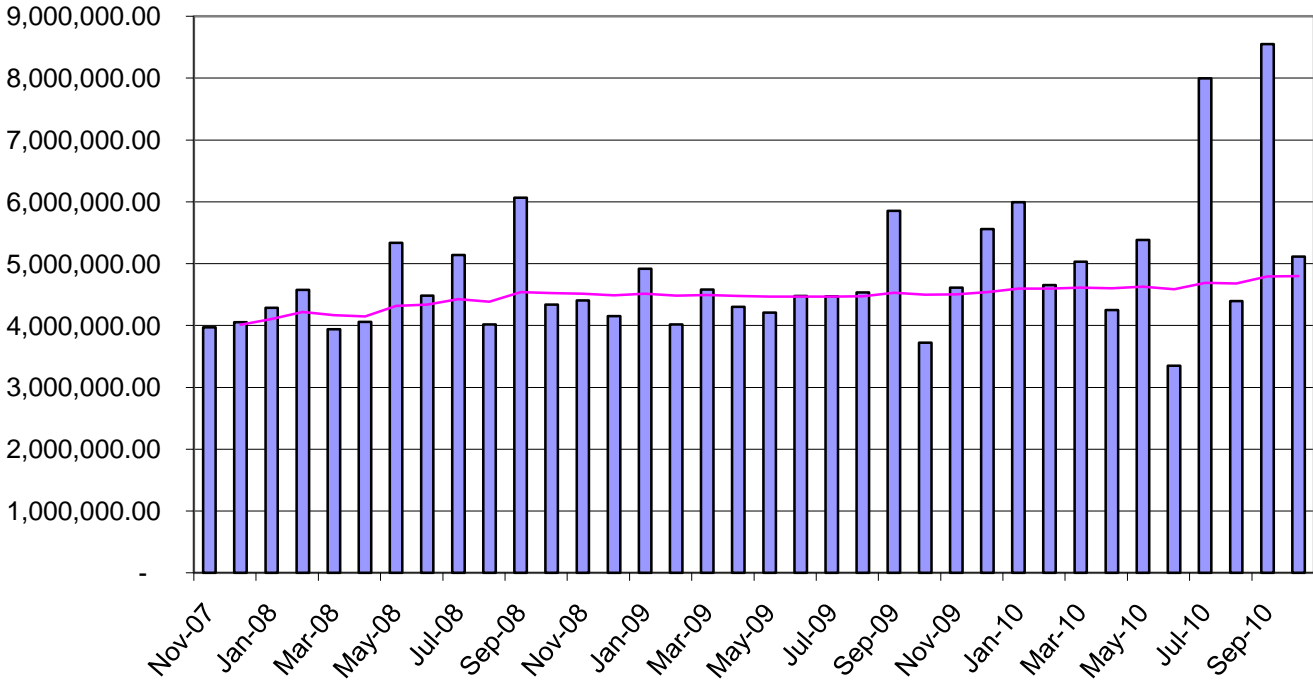

Processors