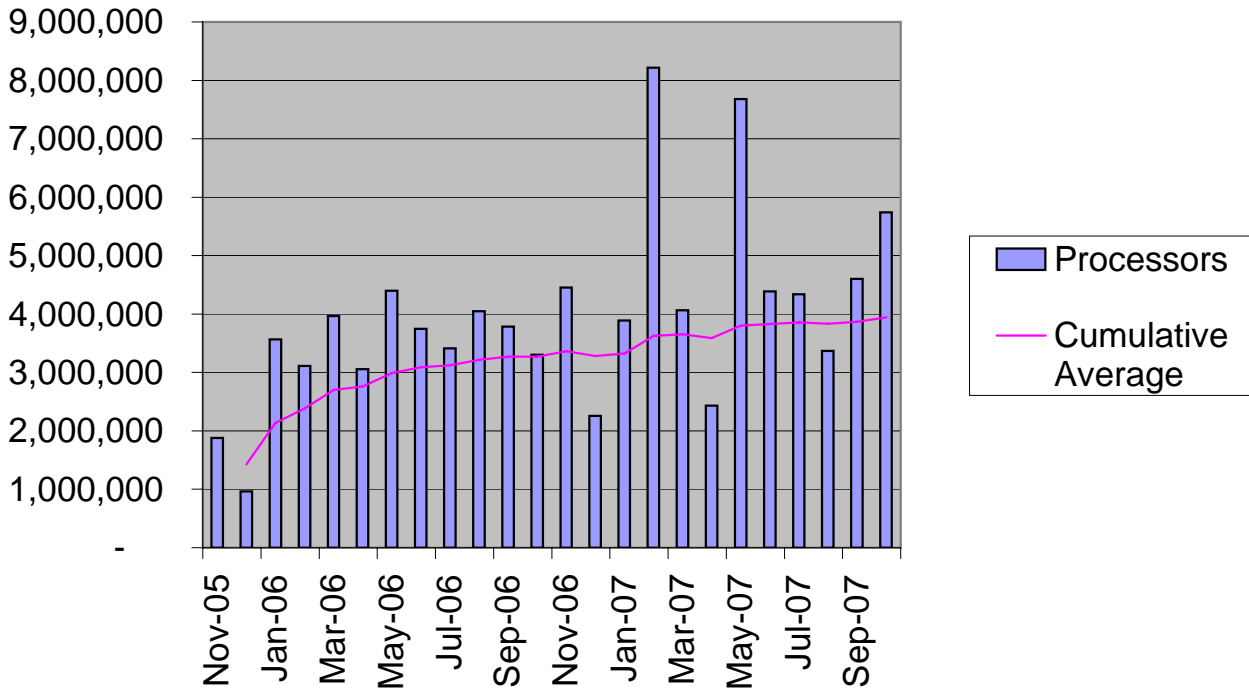

Processors